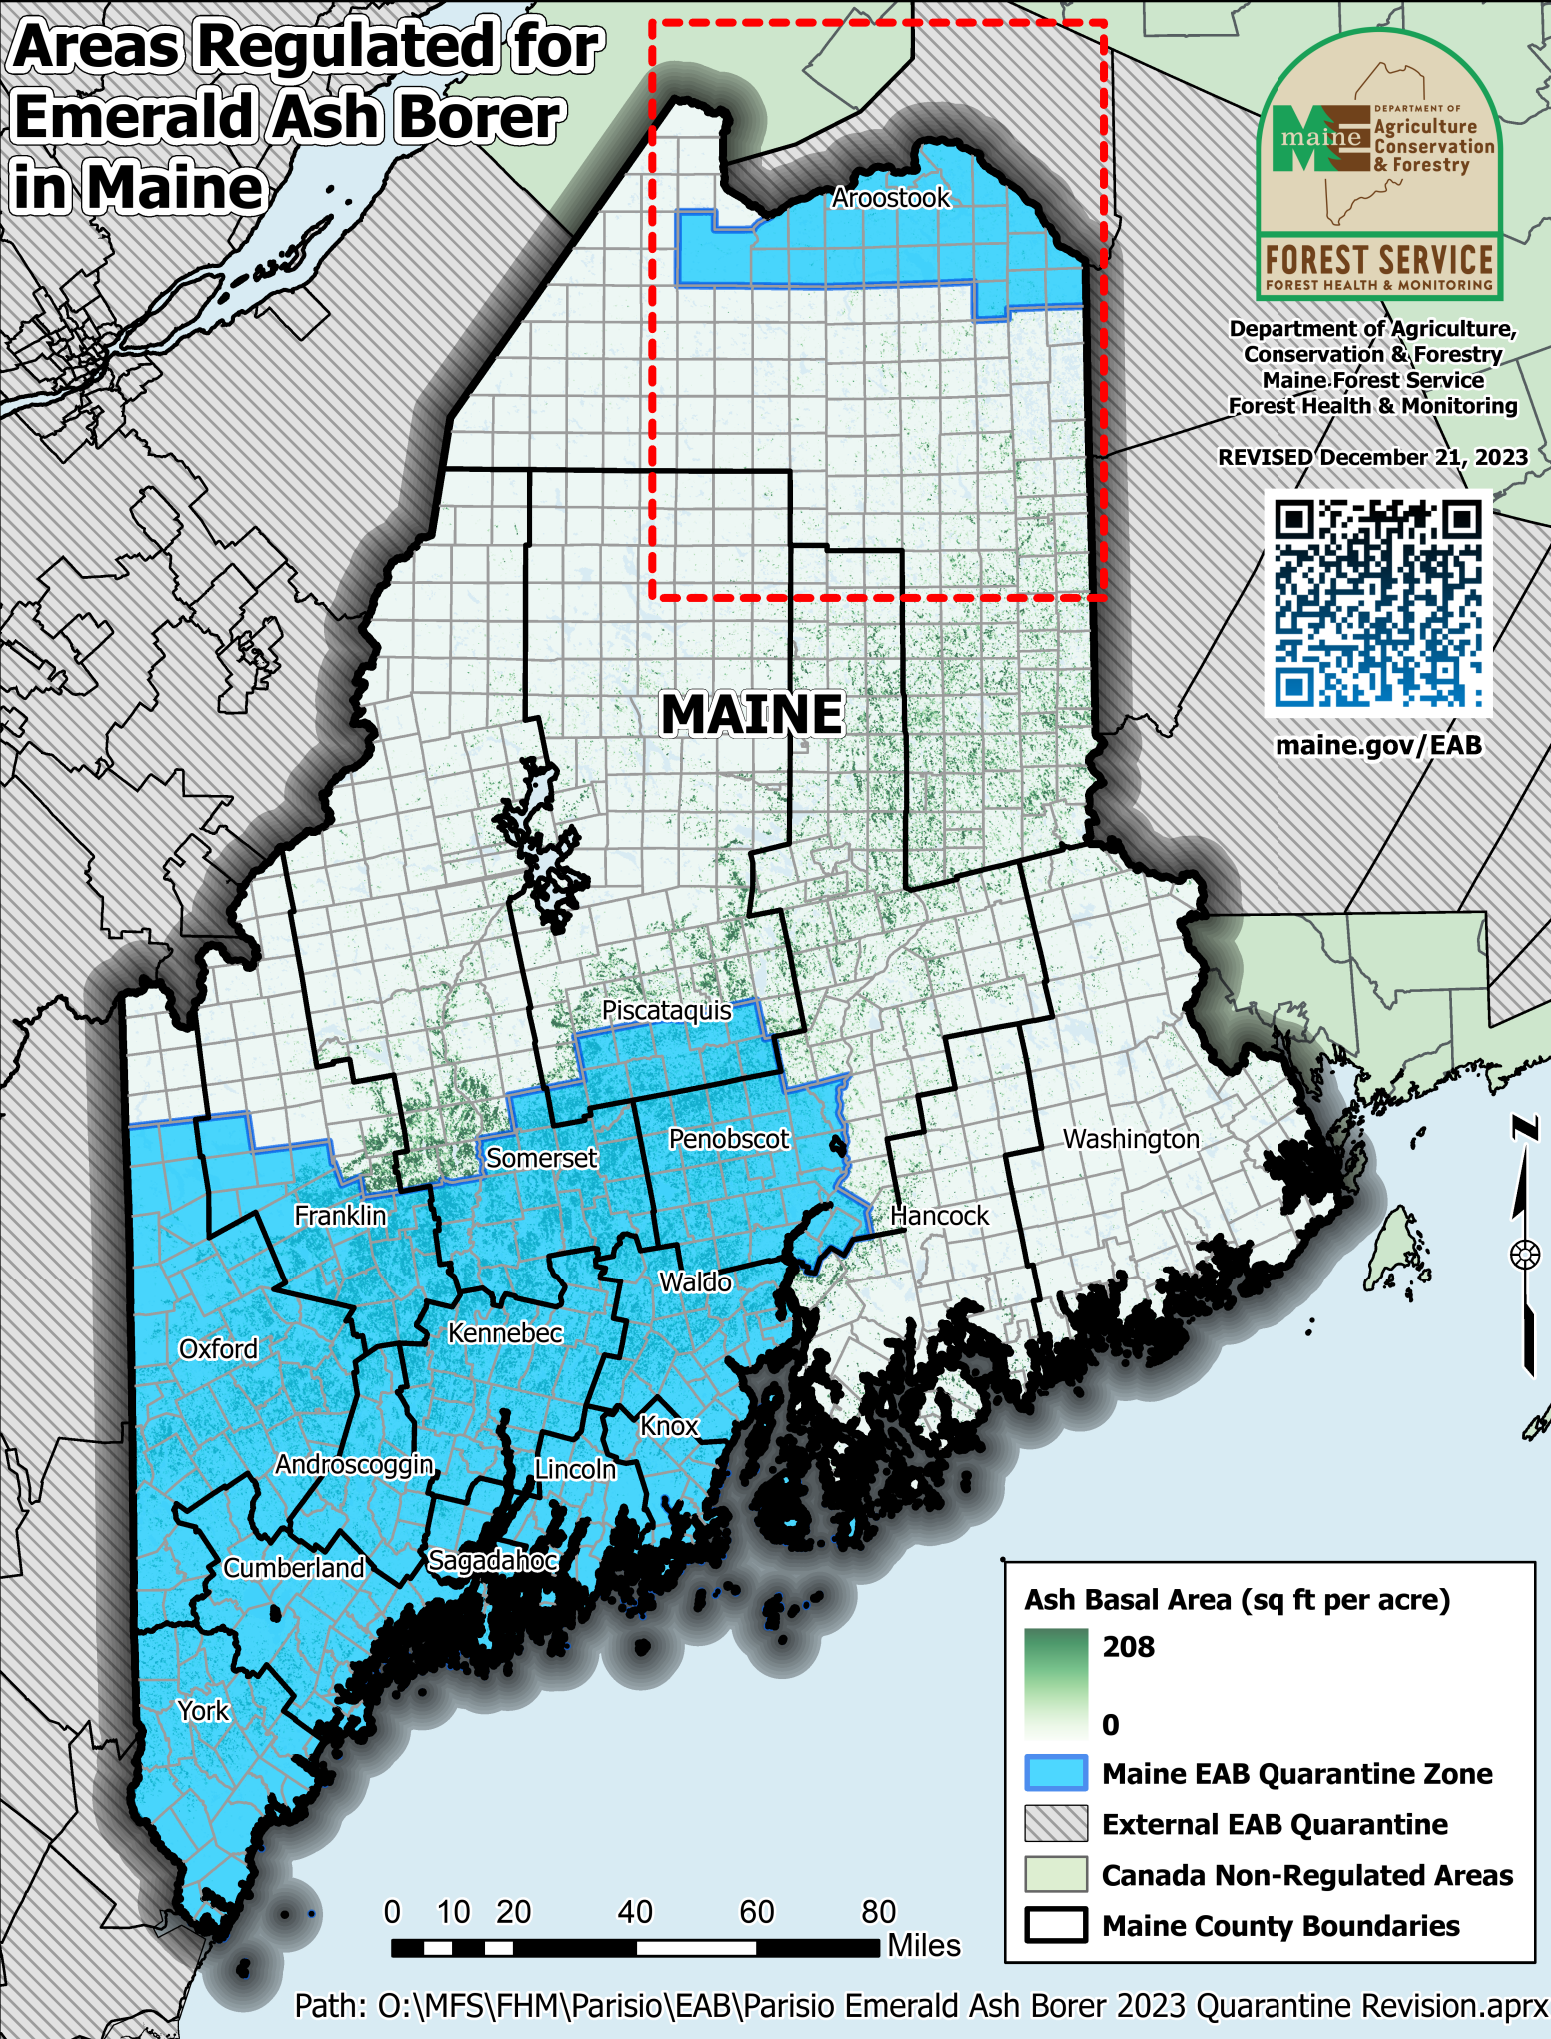

# Areas Regulated for Emerald Ash Borer in Maine

# Areas Regulated for Emerald Ash Borer in Northern Maine